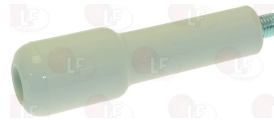

AZKOYEN

5051102 WHITE FILTER HOLDER KNOB M12