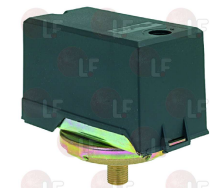

AZKOYEN

AZKOYEN

1186458 RED SILICONE RING 03050
for Coffee machine (AZKOYEN) AZ04 - BRAVO - VIENNA

AZKOYEN

Pressure switches

1320533 MEMBRANE KIT FOR PRESSURE SWITCH
model P302-6 ø 55 mm
for Coffee machine (AZKOYEN) AZ04 - BRAVO - VIENNA

1320541 PRESSURE SWITCH PARKER
CEI-UL approved
connection ø 1/4"
scale 0.5÷1.4 bar
differential 0.18÷0.03 bar
maximum pressure 2.1 bar
maximum temperature 140°C

AZKOYEN

AZKOYEN

1320531 PRESSURE SWITCH P302/6 3-POLES 30A
 CE-SEV-ASE-UL approved
 ISO 228 G connection 1/4" M for pipe \varnothing 4x6 mm
 adjustable scale 0.5÷1.4 bar
 fixed differential 0.15 (y 0.06) bar
 fluid temperature max :140°C
 max contact load : 220V 7KW (30A)
 400V 12KW (30A)
 for Coffee machine (AZKOYEN) AZ04 - BRAVO - VIENNA