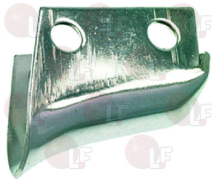

AZKOYEN

Suitable for:

1022524 DOUBLE SPOUT \varnothing 3/8"

AZKOYEN

1022511 SINGLE SPOUT
distance between holes 18 mm
for Coffee machine (AZKOYEN) AZ04 - VIENNA

AZKOYEN

1022501 SINGLE SPOUT \varnothing 3/8"
for Coffee machine (AZKOYEN) AZ04 - VIENNA