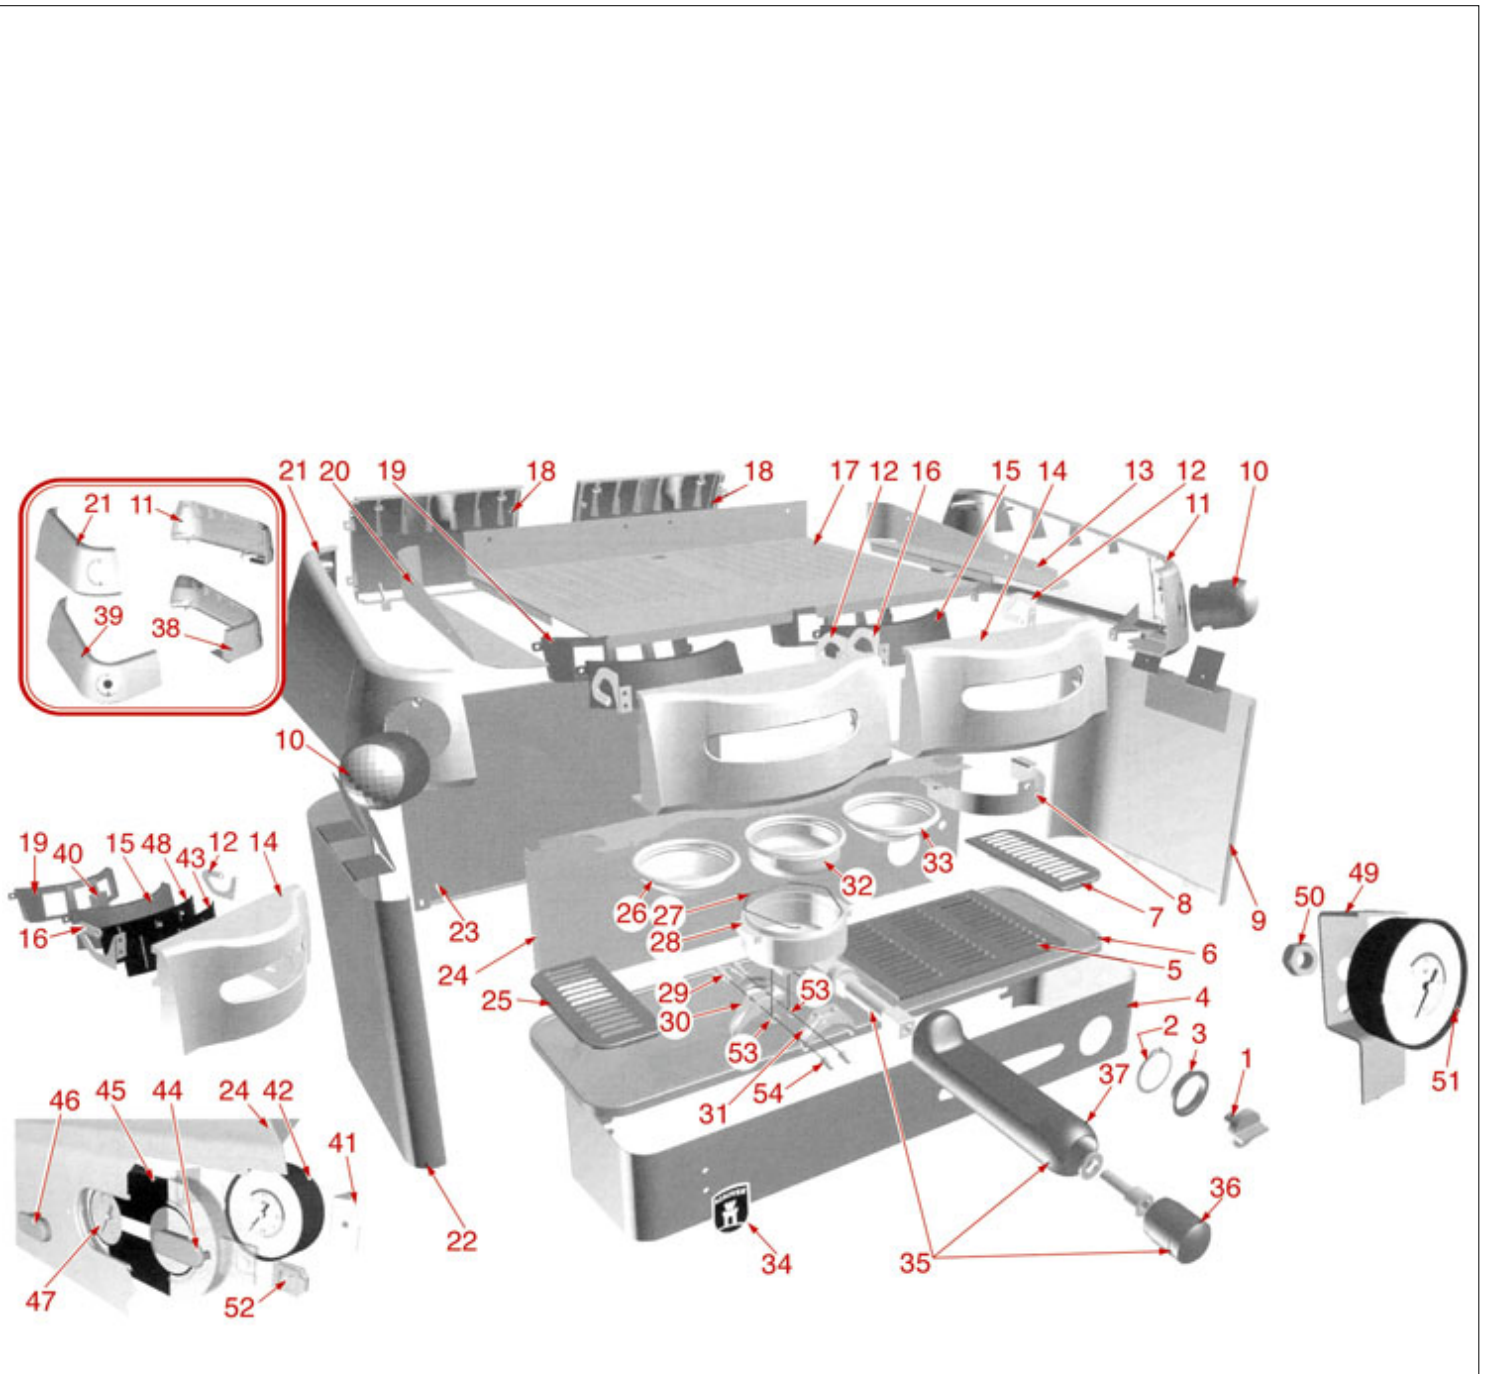

BODY

AZ05

AZKOYEN

Position	LF code no.	Description
10	1241141	WATER/STEAM TAP KNOB
26	1160251	1 CUP FILTER 6 g
26	1160335	1 CUP FILTER 7 g
32	1160252	2-CUP FILTER 12 GRAMS
32	1160337	2-CUP FILTER 14 GRAMS
33	1160339	BLIND FILTER