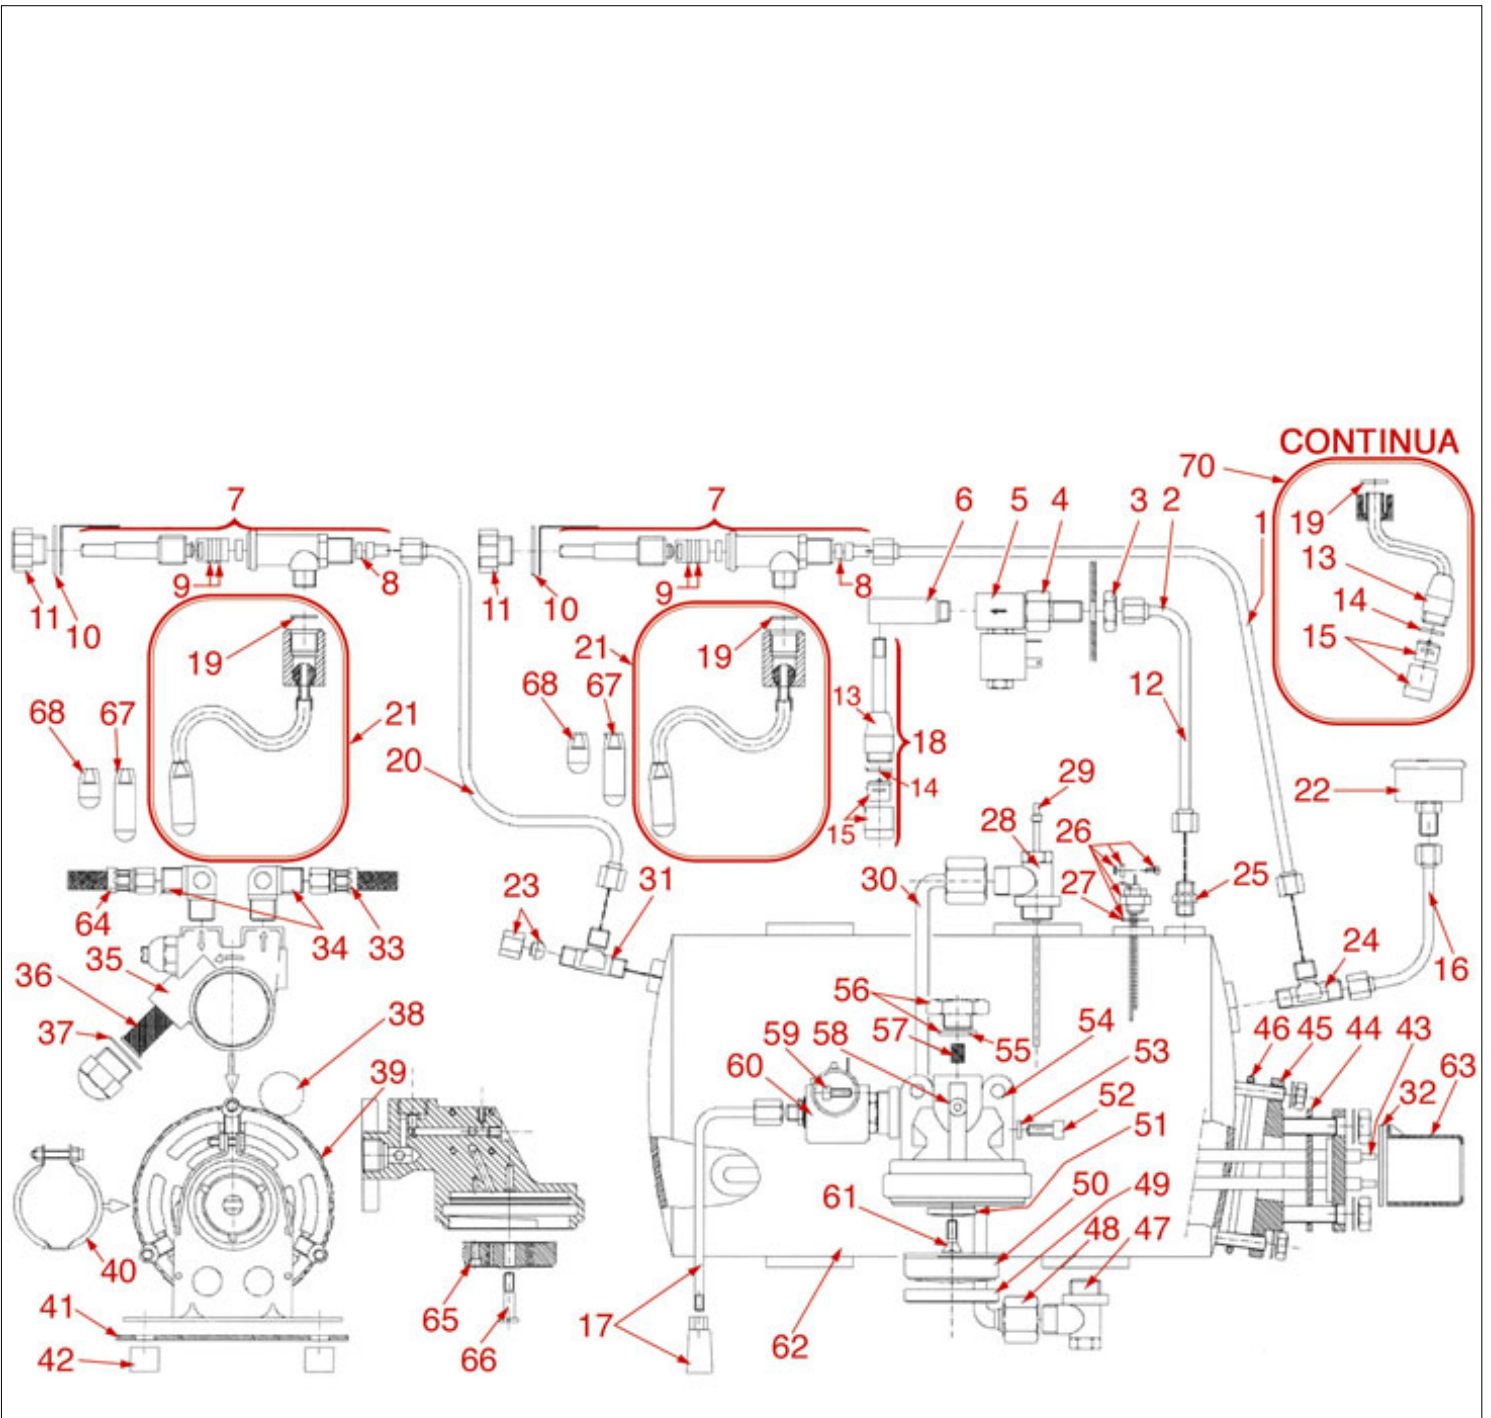

COFFEE GROUP AND BOILER ASSEMBLY

AZKOYEN

Position	LF code no.	Description
8	1186588	EPDM FLAT GASKET $\varnothing$ 13x3x4 mm
9	1186255	O-RING 0109 EPDM
19	1186201	GASKET FLAT PTFE $\varnothing$ 21x16.8x2 mm
26	1341754	LEVEL PROBE $\varnothing$ 1/4"M-126 mm
35	1330016	ROTARY VANE PUMP PROCON $\varnothing$ 3/8" NPT
39	1240702	MOTOR RPM WITH CLAMP CONNECTION 165W
40	1168011	STAINLESS STEEL CLAMP FOR FLANGE PUMP
43	1755036	HEATING ELEMENT 3000W 230V
43	1755037	HEATING ELEMENT 4500W 230V
44	1186584	TRIANGULAR GASKET FOR HEATING ELEMENT
49	1186720	FILTER HOLDER GASKET $\varnothing$ 73x58x8 mm
49	3786546	FILTER HOLDER GASKET $\varnothing$ 72x58x9 mm
50	1081016	SHOWER SCREEN $\varnothing$ 60 mm
59	1455034	CYLINDER HEAD SCREW M4x10
60	1120330	3-WAY SOLENOID VALVE LUCIFER 240V 50Hz
60	1120335	3-WAY SOLENOID VALVE PARKER 230V 50/60Hz