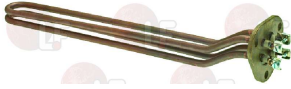

1241507 RED FILTER HOLDER HANDLE M12

AZKOYEN

5051102 WHITE FILTER HOLDER KNOB M12

AZKOYEN

1141003 WOODEN FILTER HOLDER HANDLE M12

AZKOYEN

Suitable for:

AZKOYEN

Suitable for:

Heating elements

1755036 HEATING ELEMENT 3000W 230V
 immersed length 360 mm - 4 poles
 distance between the holes 52 mm
 flange 71x71 mm
 for coffee machines with 2 groups
 for Coffee machine (AZKOYEN) AZ04 - BRAVO - VIENNA