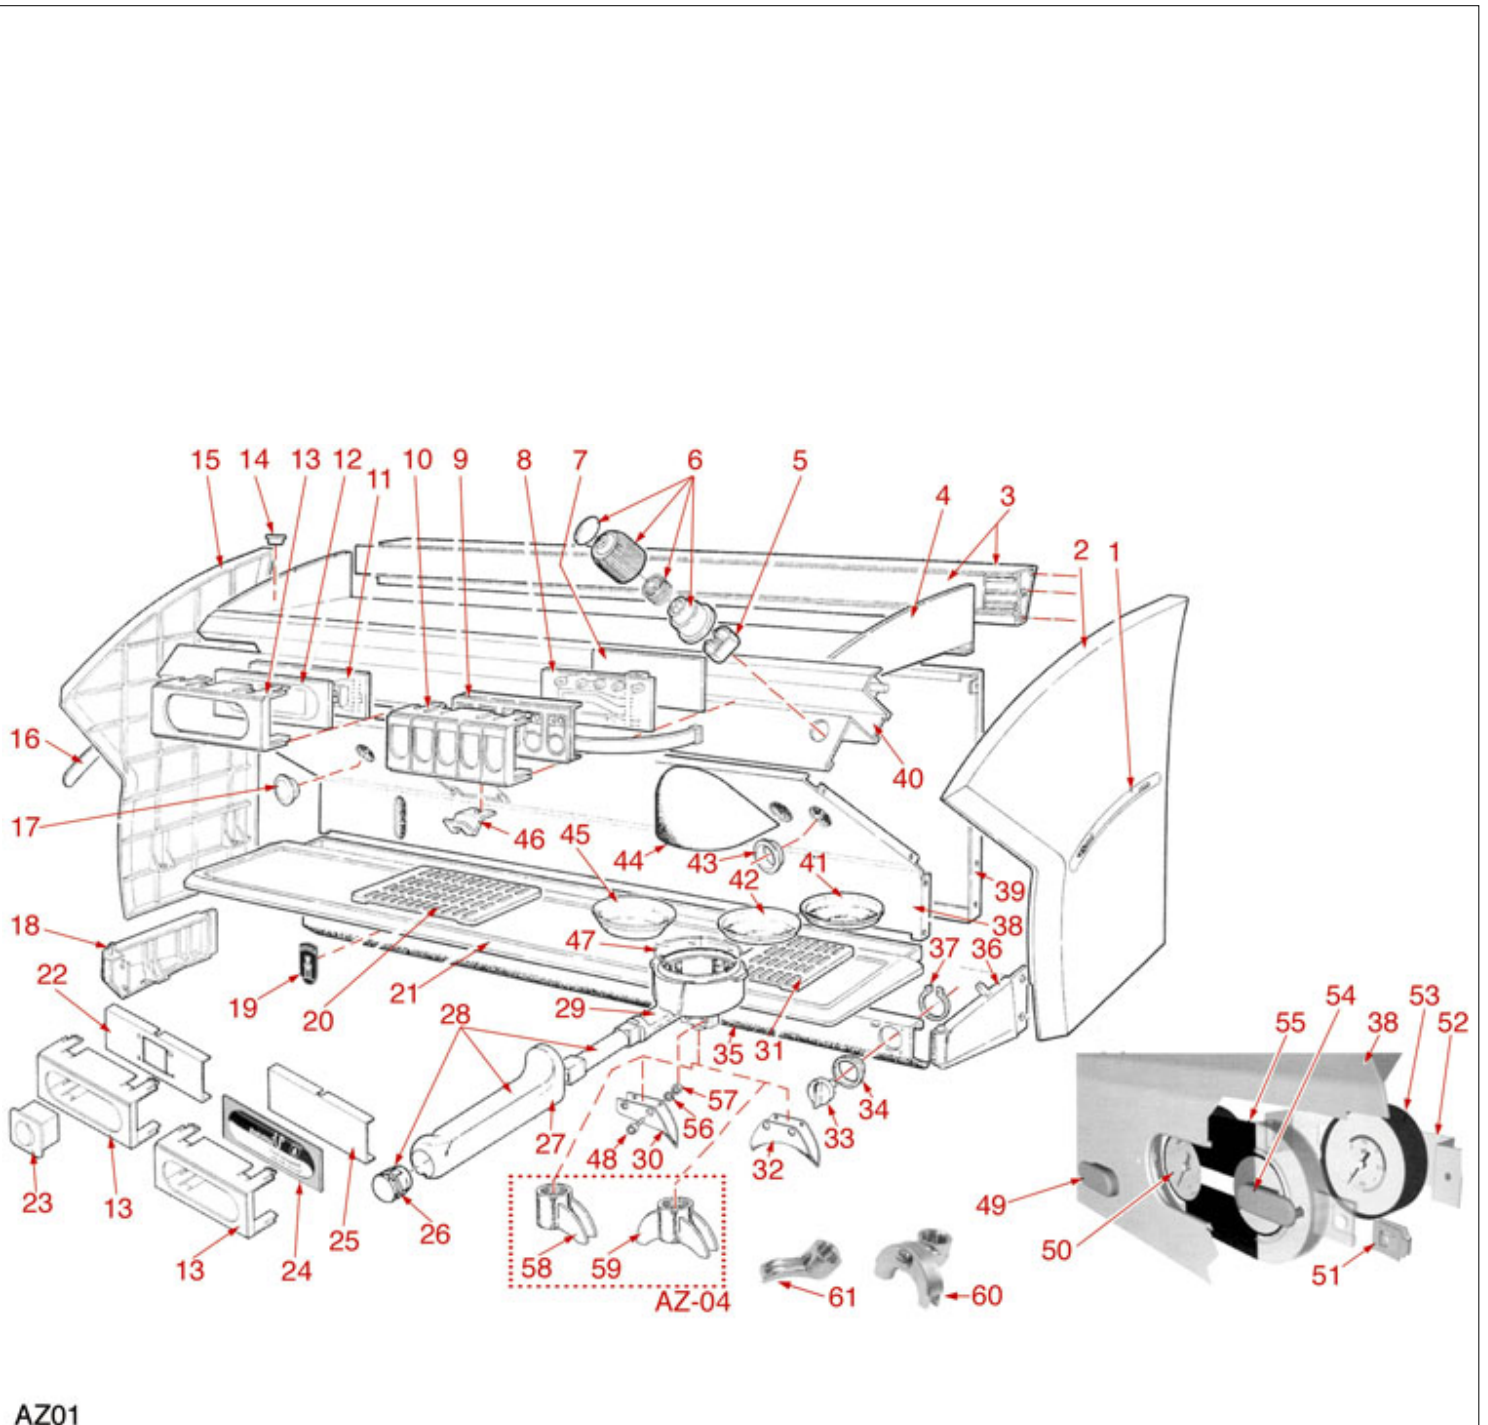

Suitable universal spare parts may not be included

BODY

AZ01

AZKOYEN

Position	LF code no.	Description
5	1241561	ELASTIC RING FOR KNOB
6	1241141	WATER/STEAM TAP KNOB
23	1319159	RED BIPOLAR SWITCH 10A 250V
30	1022511	SINGLE SPOUT
32	1022512	DOUBLE SPOUT
41	1160339	BLIND FILTER
42	1160251	1 CUP FILTER 6 g
42	1160335	1 CUP FILTER 7 g
45	1160252	2-CUP FILTER 12 GRAMS
45	1160337	2-CUP FILTER 14 GRAMS
47	1250101	FILTER BLOCKING SPRING \varnothing 1,00 mm INOX
48	1528012	CYLINDER HEAD SCREW M5x14
58	1022550	SINGLE SPOUT \varnothing 3/8"
59	1022524	DOUBLE SPOUT \varnothing 3/8"
60	1022502	DOUBLE SPOUT \varnothing 3/8"
61	1022504	CLOSED SINGLE SPOUT \varnothing 3/8"