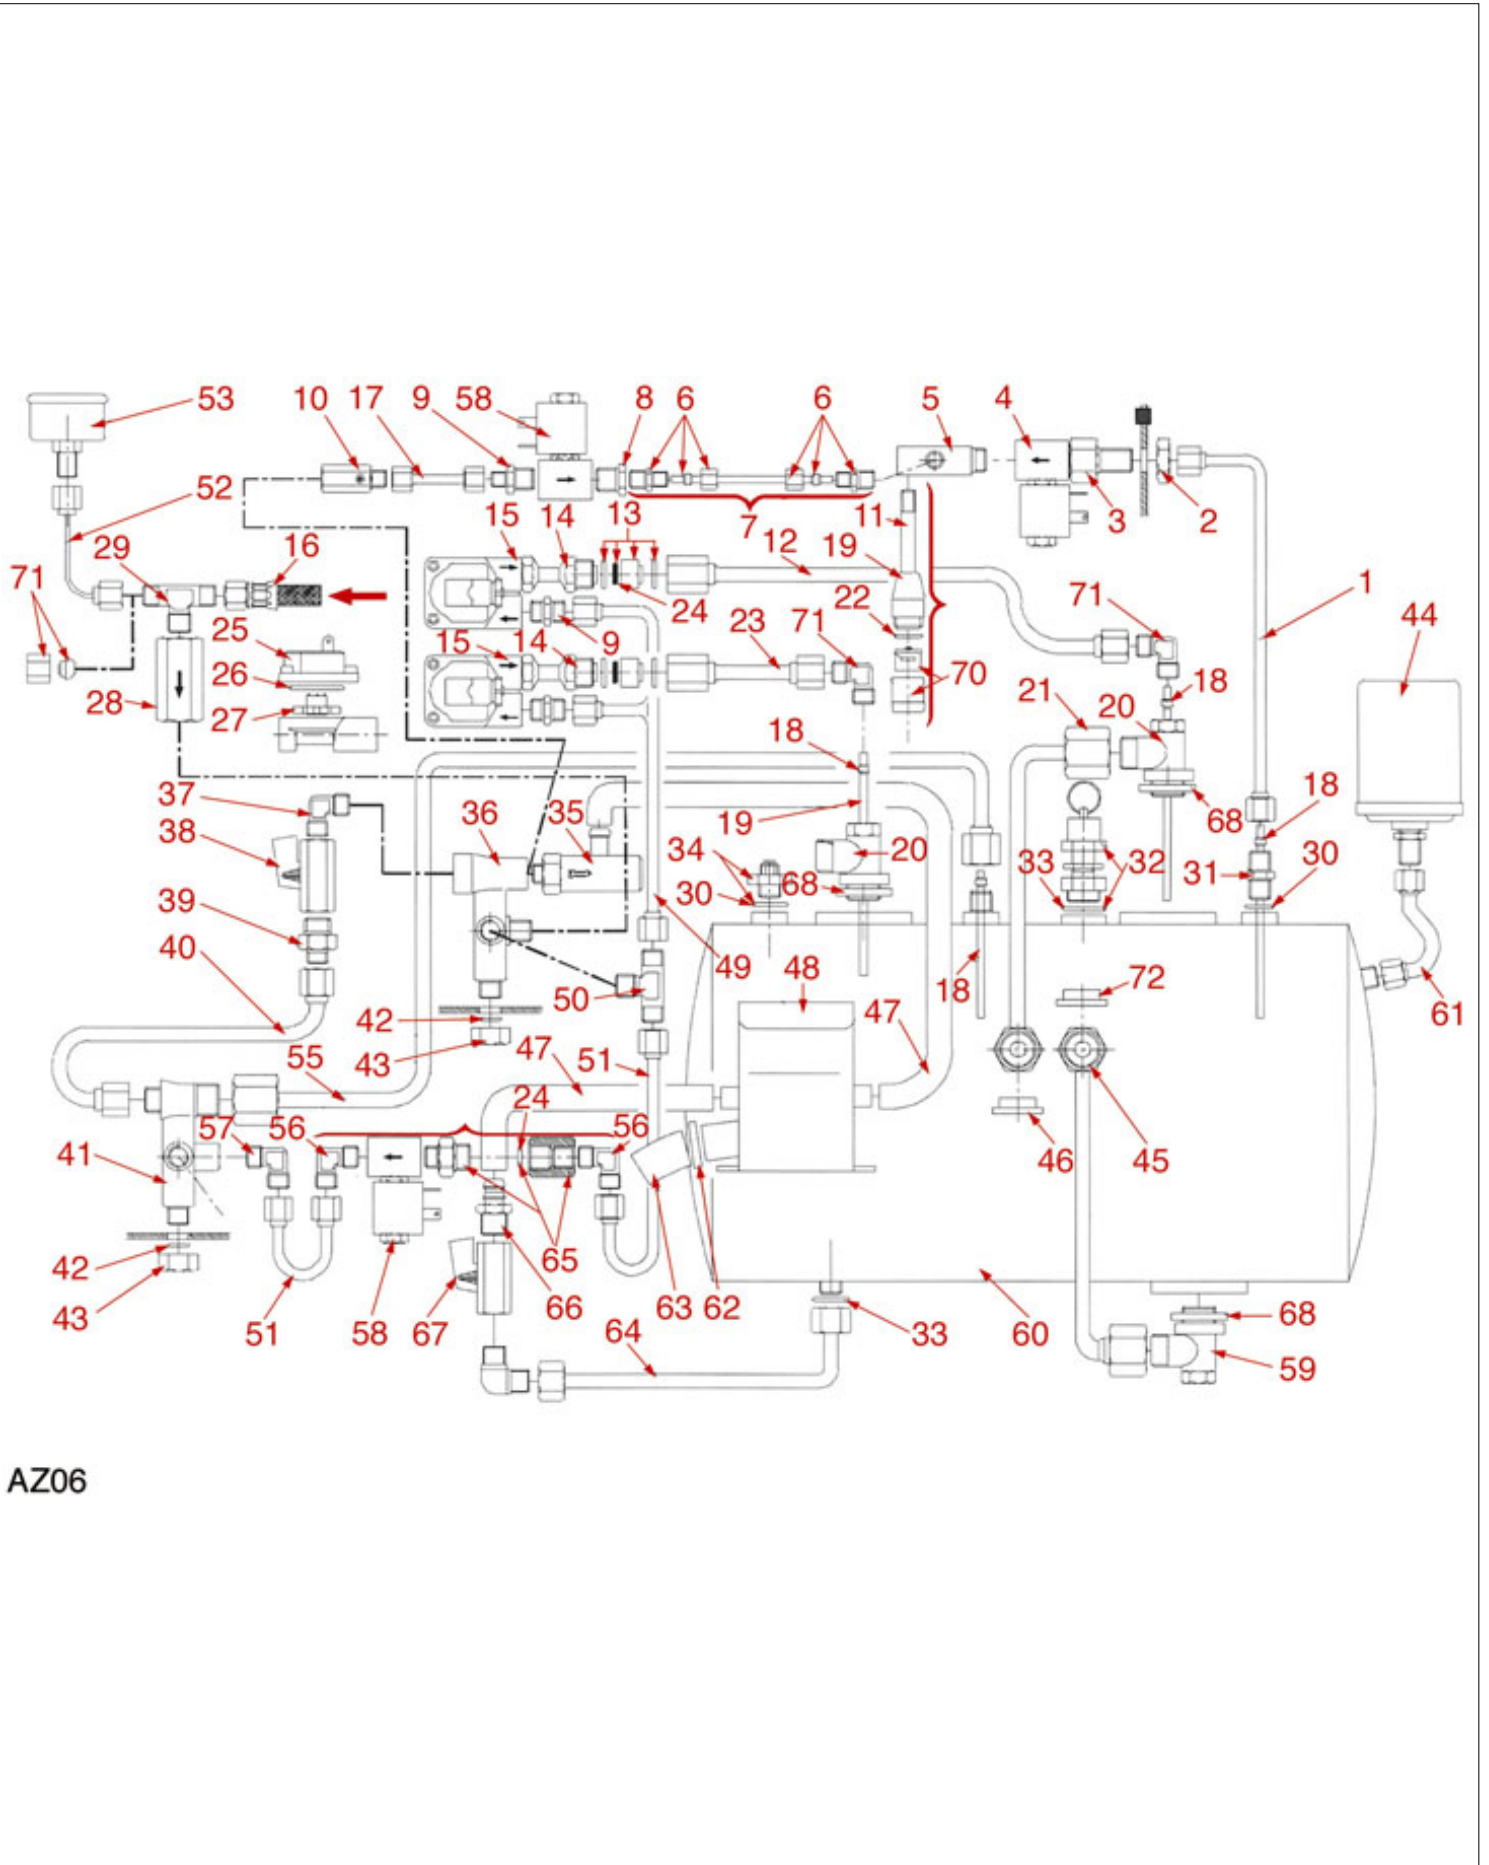

BOILER ASSEMBLY

AZ06

Positions without LF code no.: upon request

AZKOYEN

Position	LF code no.	Description
15	1455067	VOLUMETRIC FLOWMETER GICAR
26	1186631	O-RING 02112 VITON
27	1455032	IMPELLER GICAR
34	1523534	BOILER VALVE ø 1/4"M
34	1523537	BOILER VALVE ø 1/4"M
44	1320531	PRESSURE SWITCH P302/6 3-POLES 30A
44	1320541	PRESSURE SWITCH PARKER
67	3526702	BALLCOCK VALVE ø 3/8"FF