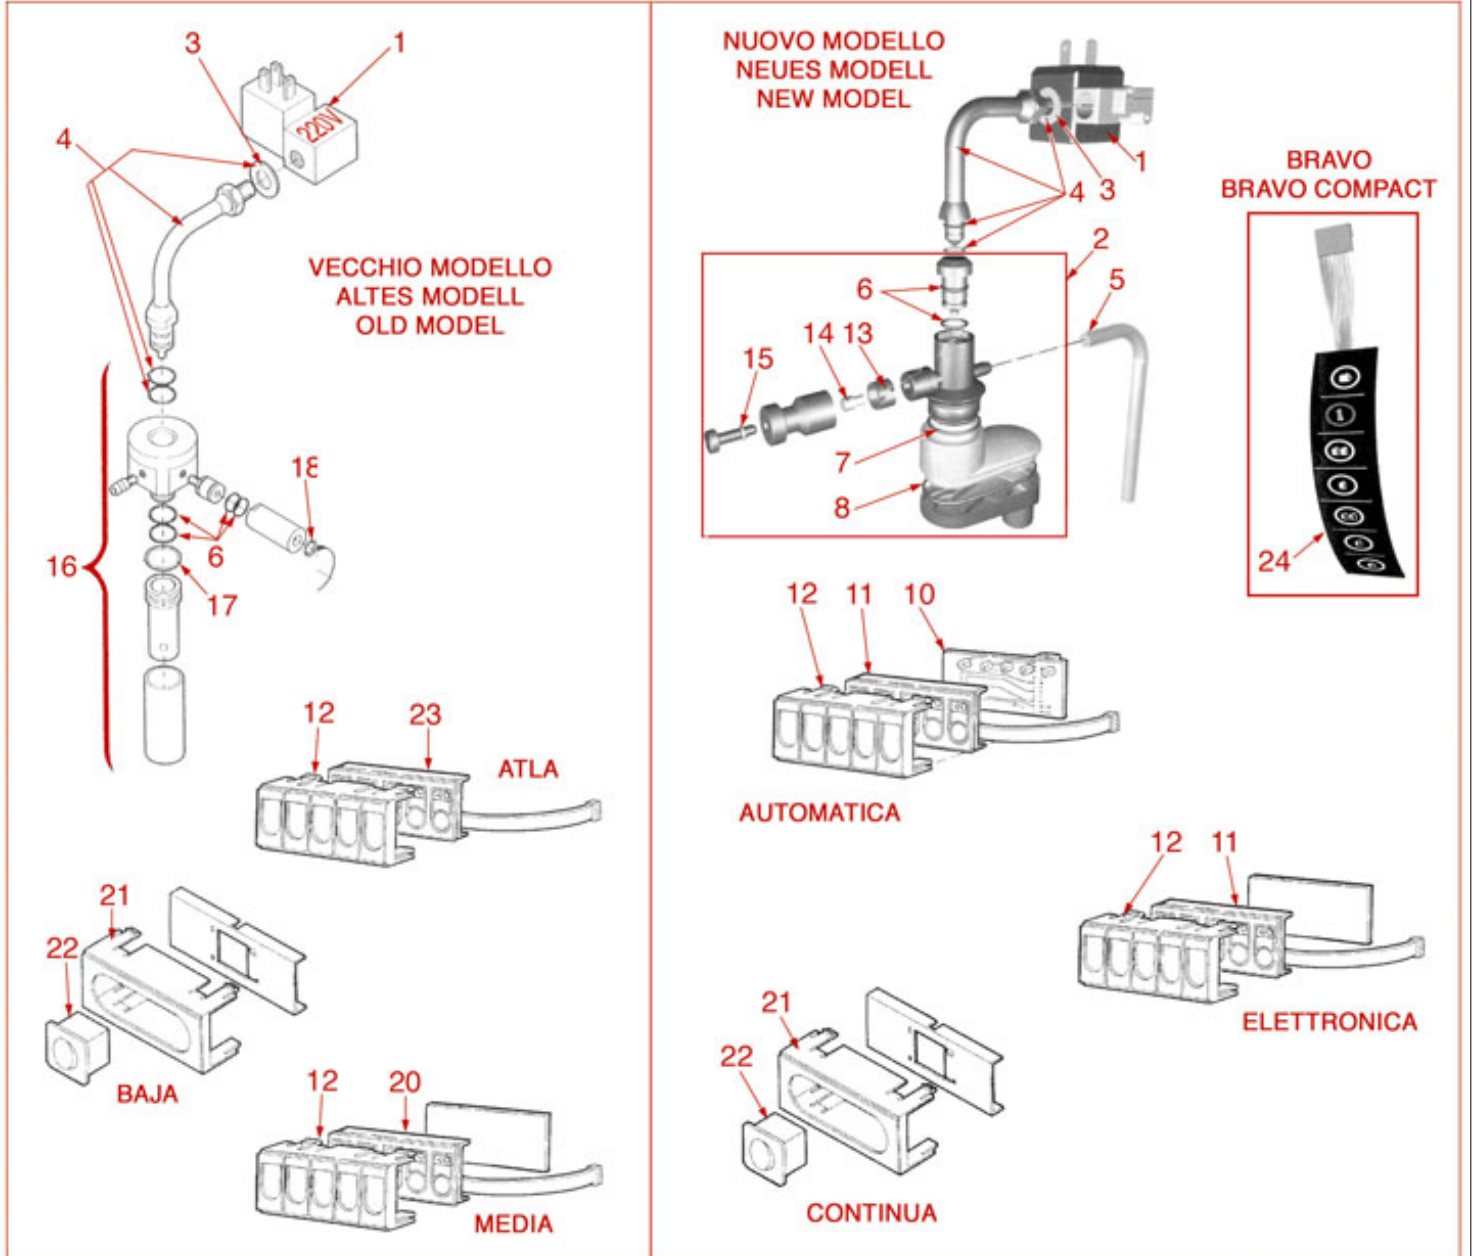

AZKOYEN

Position	LF code no.	Description
8	1186588	EPDM FLAT GASKET $\varnothing$ 13x3x4 mm
9	1186255	O-RING 0109 EPDM
19	1186201	GASKET FLAT PTFE $\varnothing$ 21x16.8x2 mm
26	1341754	LEVEL PROBE $\varnothing$ 1/4"M-126 mm
35	1330016	ROTARY VANE PUMP PROCON $\varnothing$ 3/8" NPT
39	1240702	MOTOR RPM WITH CLAMP CONNECTION 165W
40	1168011	STAINLESS STEEL CLAMP FOR FLANGE PUMP
43	1755036	HEATING ELEMENT 3000W 230V
43	1755037	HEATING ELEMENT 4500W 230V
44	1186584	TRIANGULAR GASKET FOR HEATING ELEMENT
49	1186720	FILTER HOLDER GASKET $\varnothing$ 73x58x8 mm
49	3786546	FILTER HOLDER GASKET $\varnothing$ 72x58x9 mm
50	1081016	SHOWER SCREEN $\varnothing$ 60 mm
59	1455034	CYLINDER HEAD SCREW M4x10
60	1120330	3-WAY SOLENOID VALVE LUCIFER 240V 50Hz
60	1120335	3-WAY SOLENOID VALVE PARKER 230V 50/60Hz

MISCELLANEOUS