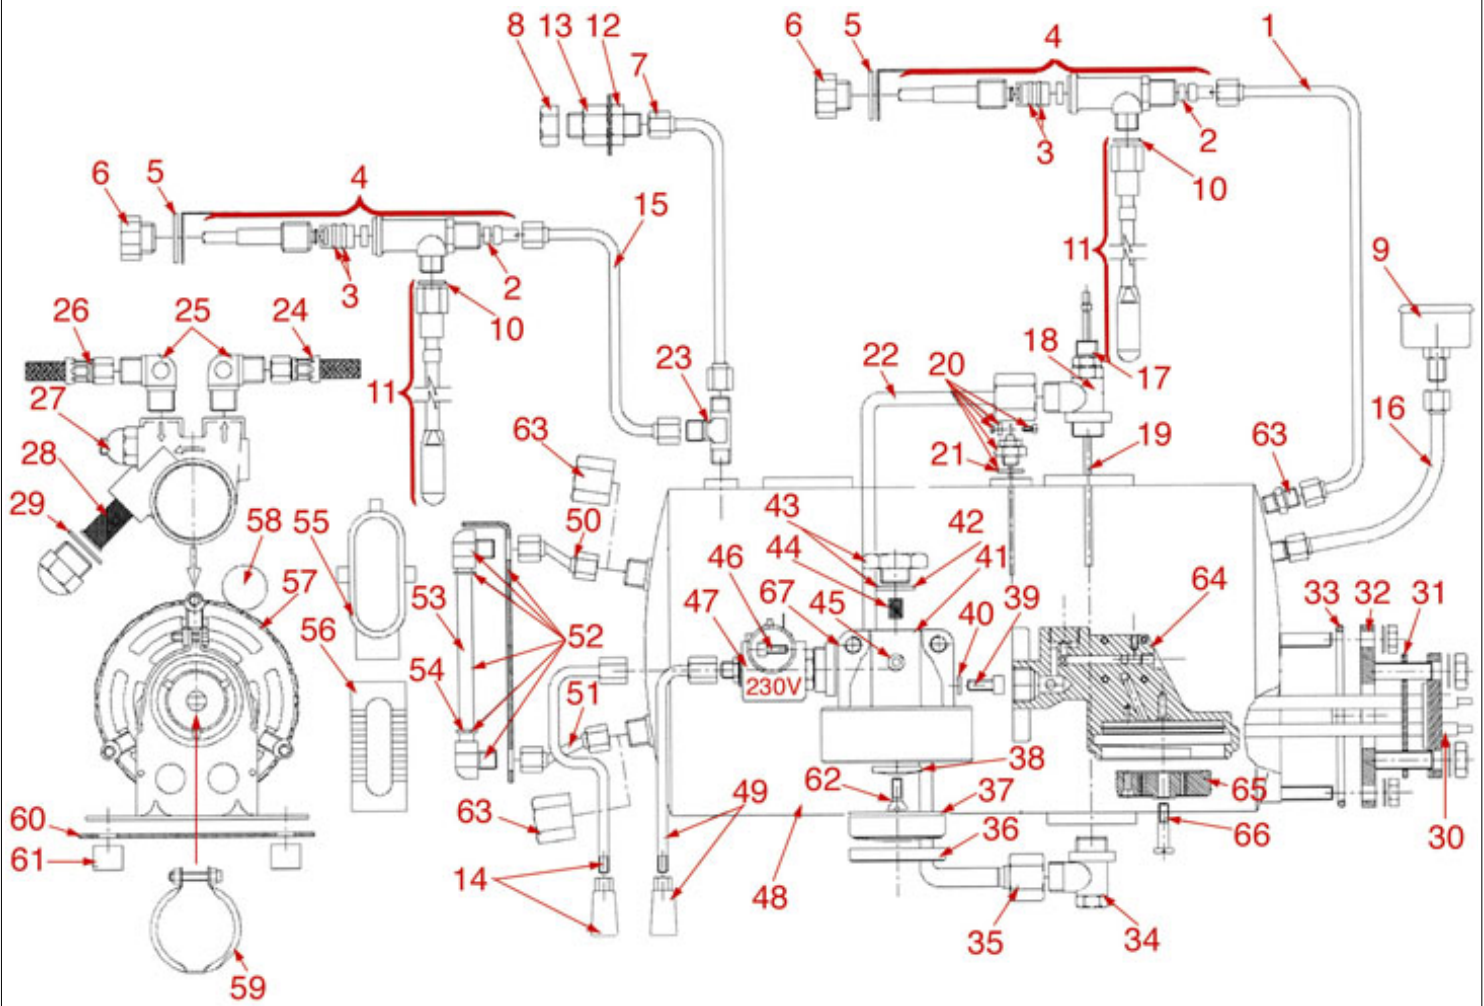

COFFEE GROUP AND BOILER ASSEMBLY

AZ03

Positions without LF code no.: upon request

AZKOYEN

Position	LF code no.	Description
2	1186581	FLAT PTFE GASKET $\varnothing$ 13x3x4 mm
3	1186255	O-RING 0109 EPDM
27	1330016	ROTARY VANE PUMP PROCON $\varnothing$ 3/8" NPT
31	1186584	TRIANGULAR GASKET FOR HEATING ELEMENT
33	1186583	BOILER GASKET $\varnothing$ 100x94.5x3 mm
36	1186720	FILTER HOLDER GASKET $\varnothing$ 73x58x8 mm
36	3786546	FILTER HOLDER GASKET $\varnothing$ 72x58x9 mm
37	1081016	SHOWER SCREEN $\varnothing$ 60 mm
42	1186323	PTFE FLAT GASKET $\varnothing$ 24x18x2 mm
44	1160517	WATER FILTER $\varnothing$ 8.5x22 mm
46	1455034	CYLINDER HEAD SCREW M4x10
47	1120330	3-WAY SOLENOID VALVE LUCIFER 240V 50Hz
47	1120335	3-WAY SOLENOID VALVE PARKER 230V 50/60Hz
54	1186458	RED SILICONE RING 03050
57	1240702	MOTOR RPM WITH CLAMP CONNECTION 165W
59	1168011	STAINLESS STEEL CLAMP FOR FLANGE PUMP