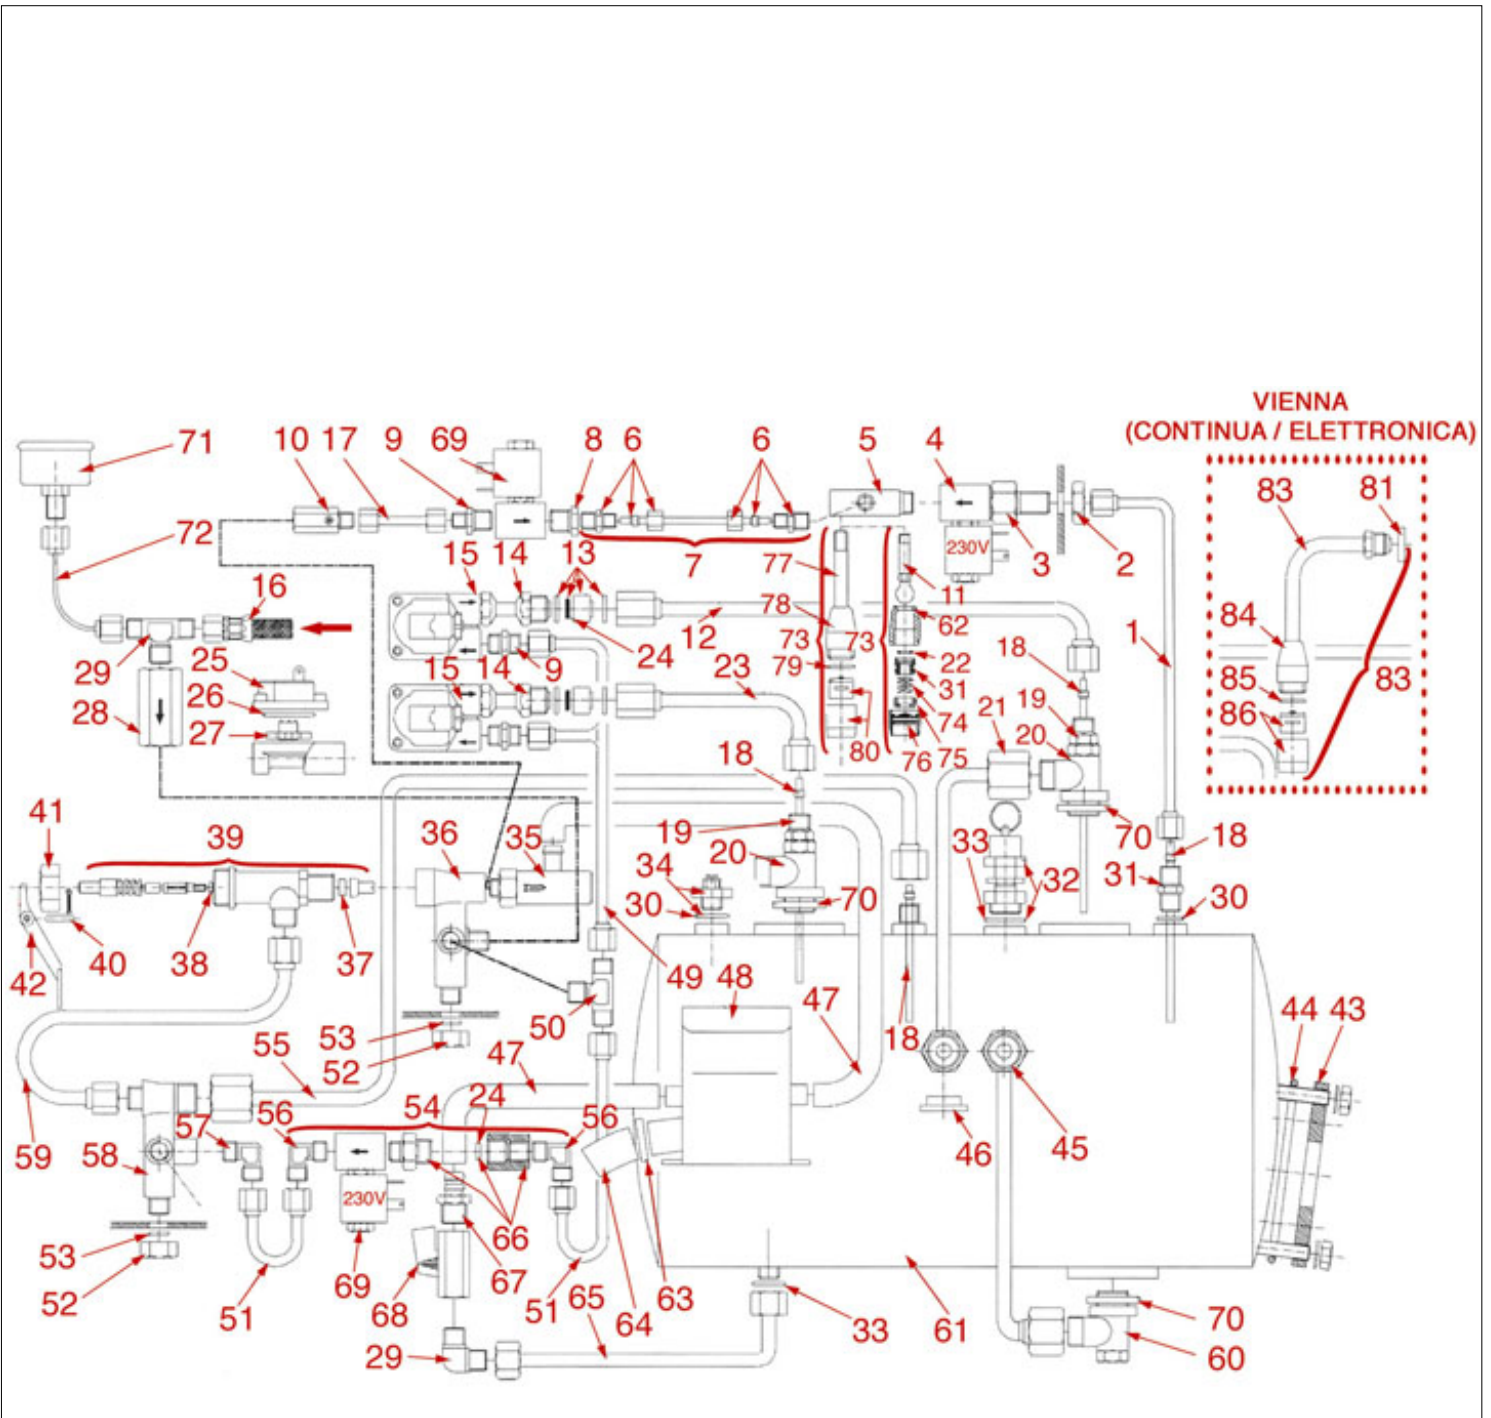

BOILER

AZ02

AZKOYEN

Position	LF code no.	Description
15	1455067	VOLUMETRIC FLOWMETER GICAR
26	1186631	O-RING 02112 VITON
27	1455032	IMPELLER GICAR
32	1515100	BOILER VALVE $\varnothing$ 3/8"M 1.8bar CE-PED
32	1515110	BOILER VALVE $\varnothing$ 1/2"M 1.8bar CE-PED
34	1523534	BOILER VALVE $\varnothing$ 1/4"M
34	1523537	BOILER VALVE $\varnothing$ 1/4"M
69	1120354	2-WAY SOLENOID VALVE PARKER 230V 50/60Hz