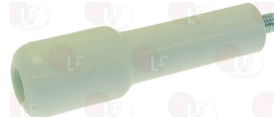

AZKOYEN

1141004 WOODEN FILTER HOLDER HANDLE M10

AZKOYEN

Suitable for:

1141006 FILTER HOLDER KNOB M10 SOFT

AZKOYEN

5051751 FILTERHOLDER KNOB WHITE M10

AZKOYEN